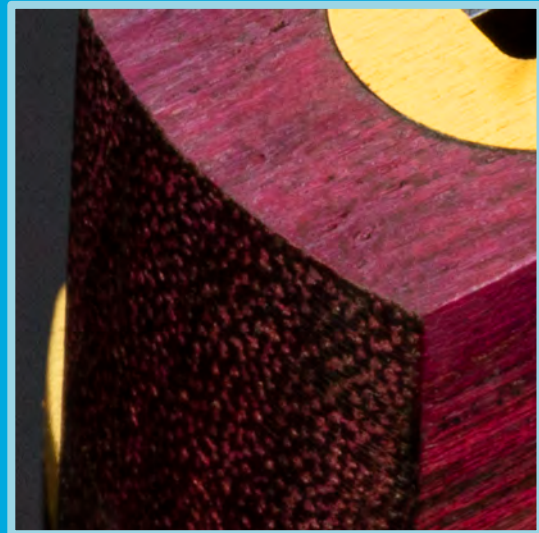

奇跡

KISEKI

We are delighted to announce
two new Kiseki Models today

BlackHeart N.S.

PurpleHeart N.S.
Short Body

Analogue Heaven

 symmetry

t: 01727 865488